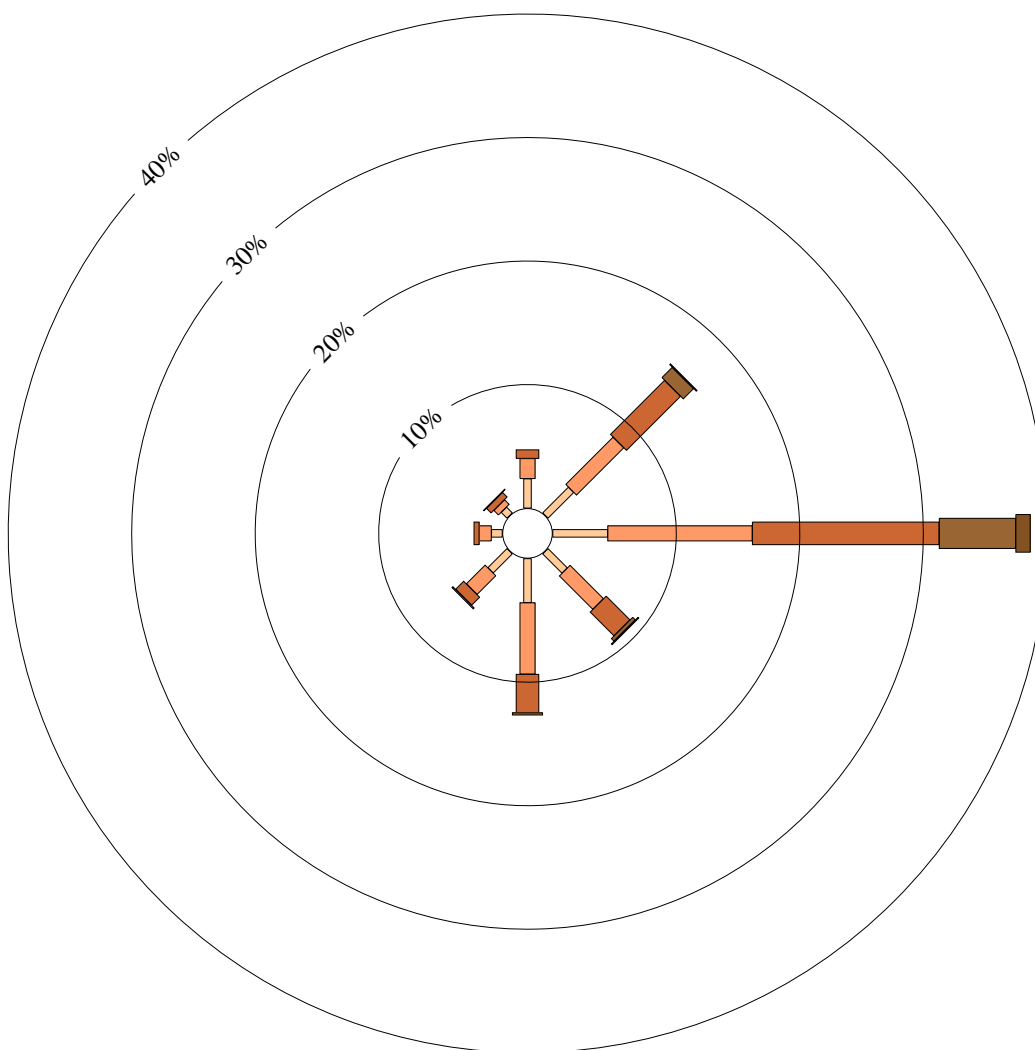

Rose of Wind direction versus Wind speed in km/h (01 May 1944 to 24 Jul 2019)

Custom times selected, refer to attached note for details

PERTH AIRPORT

Site No: 009021 • Opened Jan 1944 • Still Open • Latitude: -31.9275° • Longitude: 115.9764° • Elevation 15.m

An asterisk (*) indicates that calm is less than 0.5%.

Other important info about this analysis is available in the accompanying notes.

9 am Mar
2323 Total Observations

Calm 10%

Rose of Wind direction versus Wind speed in km/h (01 May 1944 to 24 Jul 2019)

Custom times selected, refer to attached note for details

PERTH AIRPORT

Site No: 009021 • Opened Jan 1944 • Still Open • Latitude: -31.9275° • Longitude: 115.9764° • Elevation 15.m

An asterisk (*) indicates that calm is less than 0.5%.